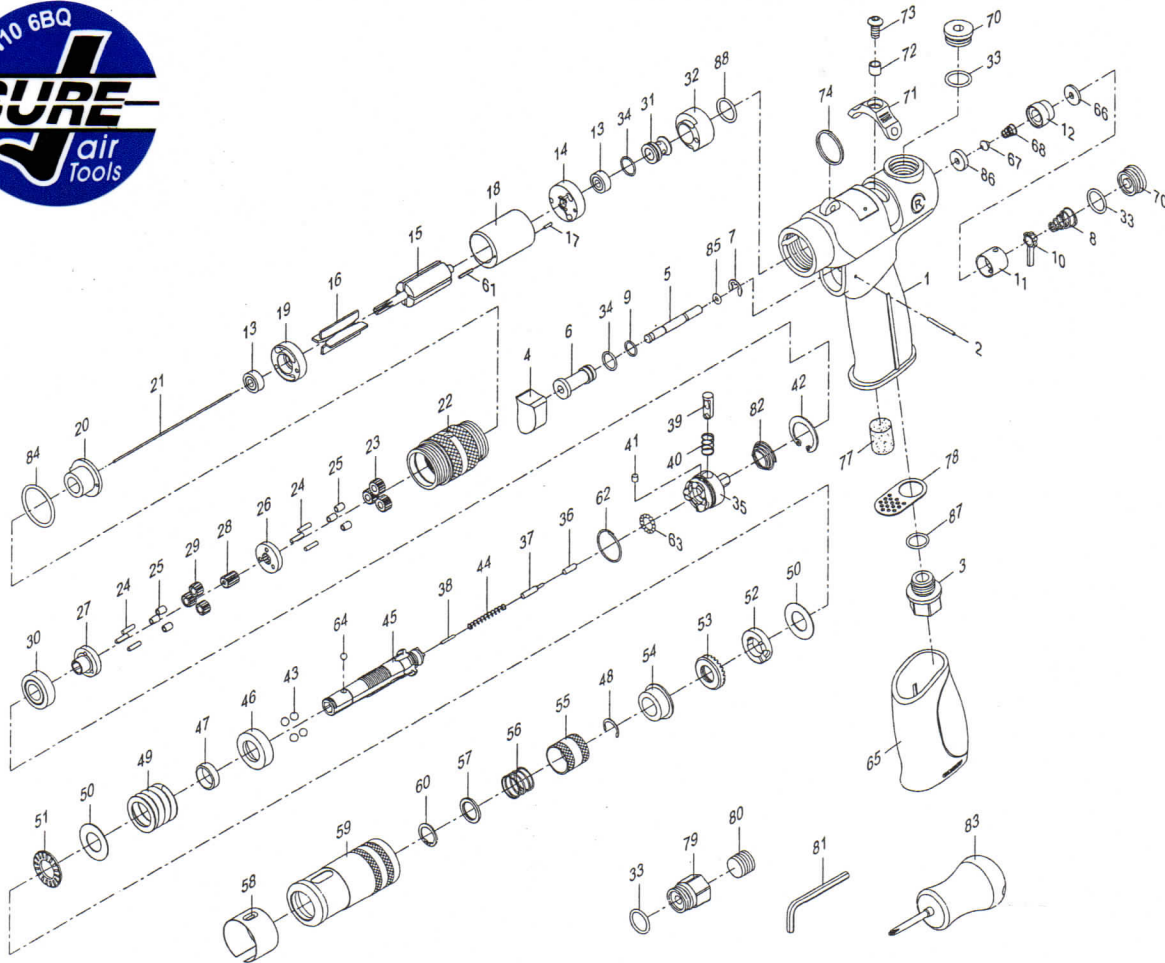

AUTOMATIC SHUT-OFF SCREWDRIVER

Index No.	Parts No.	Description	Index No.	Parts No.	Description
1	AS00401	Motor Housing	44	AS000144	Spring
2	73402	Spring Pin (2.5X22)	45	AS000145	Cam Spindle
3	AS00503	Air Inlet	46	AS000146	Cover
4	AS00404	Trigger	47	AS000147	Bushing
5	AS00405	Valve Stem	48	AS000148	C-Ring (5103-43)
6	AS00406	Valve Bushing	49	AS000149	Spring
7	62047	Retaining Ring (ETW-4)	50	AS000150	Thrust Race (2) (TRA-815)
8	AS00408	Valve Spring	51	AS000151	Roller Thrust Bearing (NTA-815)
9	OR00765102	O-Ring (7.65X1.2)	52	AS000152	Adjustment Lock Ring
10	AS00410	Valve Stem	53	AS000153	Adjustment Nut
11	AS00411	Valve Bushing	54	AS000154	Spindle Bushing
12	AS00412	Shut-off Valve Bushing	55	AS000155	Ball Retainer
13	AS000113	Ball Bearing (2) (R3-ZZ)	56	AS000156	Spring
14	AS000114	End Plate	57	AS000157	Washer
15	AS000115	Rotor	58	AS000158	Adjustment Cover
16	AS000116	Rotor Blades (4)	59	AS000159	Clutch Housing
17	SP01060600	Spring Pin (1.6X6)	60	AS000161	Retaining Ring (ISTW-11)
18	AS000118	Cylinder	61	AS000117	Spring Pin (1.6X10)
19	AS000119	Front End Plate	62	AS000112	Retainer Ring
20	AS000120	Motor Spacer	63	52245	Steel Ball (13) (3/32")
21	AS000134	Push Needle (104L)	64	40145	Steel Ball (18") (1/8")
22	AS000122	Internal Gear	65	AS00452	Rubber Grip
23	AS000124	Planet Gear (3) (16T)	66	AS00509	Shut-off Valve Seat
24	AS000129	Pin (6) (3/32"X9.5)	67	AS00510	Shut-off Valve
25	AS000128	Bushing (6)	68	AS00508	Shut-off Valve Spring
26	AS000126	Reduction Spindle	70	AS00409	Valve Cap (2)
27	AS000127	Work Spindle	71	AS00421	Reversing Valve Knob
28	AS000123	Center Gear (13T)	72	AS00433	Reversing Knob Spacer
29	AS000125	Planet Gear (3) (14T)	73	AS00432	Screw (#10-32UNFX10)
30	070130	Ball Bearing (77R6ZZ)	74	AS00262	Ring
31	AS000131	Inlet Noose	77	AS00450	Damping Material
32	AS000130	Reverse Valve	78	AS00407	Exhaust Diffuser
33	AS000109	O-Ring (3) (12.7X1.7)	79	AS00403	Air Inlet
34	52236	O-Ring (2) (10.5X1)	80	10213	Set Screw (NPT 1/4"-18)
35	AS000135	Clutch	81	10020	Hex. Wrench (6mm)
36	AS000136	Pin (1/8"X9.6)	82	AS000167	Spring
37	AS000137	Reset Pin	83	AS000163	Screwdriver (#2)
38	AS000138	Pin (1/16"X11)	84	52235	O-Ring (22.8X2)
39	AS000139	Trip Slide	85	OR00200100	O-Ring (2X1)
40	AS000140	Spring	86	AS00427	Shut-off Valve Seat
41	AS000141	Plug	87	OR01007105	O-Ring (10.7X1.5)
42	52827	Internal Ring (RTW-22)	88	OR01400108	O-Ring (14X1.78)
43	AS000143	Steel Ball (4) (3/16")			