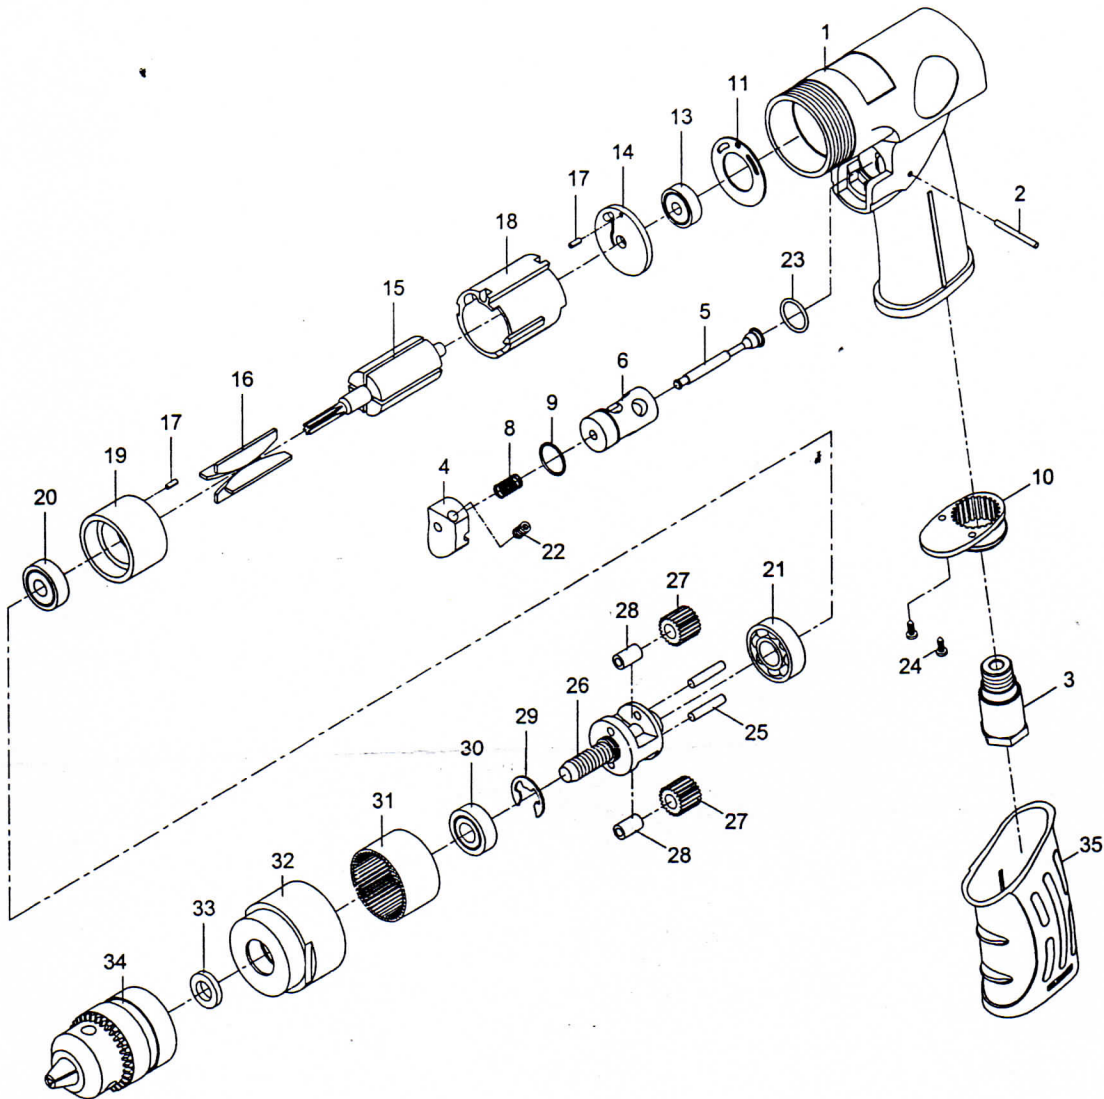

3/8" AIR DRILL

Index No.	Parts No.	Description	Index No.	Parts No.	Description
1	751101-11	Motor Housing	20	030120-11	Ball Bearing (608zz)
2	82202-11	Pin (2.5x25.8)	21	040313-11	Ball Bearing (6001)
3	70103-11	Air Inlet	22	82246-12	Set Screw (M5x8)
4	82204-11	Trigger	23	82247-11	O-Ring (13.5x1.5)
5	82205-12SUB	Valve Stem	24	40309-11	Screw (2) (TS2.9x8)
6	79106-11	Valve Bushing	25	70125-11	Pin (2) (4x19.8)
8	82208-11	Valve Spring	26	70126-11	Planet Cage
9	82209-11	O-Ring (14x1)	27	70127-11	Planet Gear (2)
10	70110-11	Exhaust Diffuser	28	70128-11	Bushing (2)
11	80211-11	Motor Gasket	29	70129-11	Retaining Ring (ETW-10)
13	030113-11	Ball Bearing (626zz)	30	070130-11	Ball Bearing (77R6zz)
14	20314-11	End Plate	31	70131-11	Internal Gear
15	70115-11	Rotor	32	70132-11	Front Housing
16	51216-11	Rotor Blade (4)	33	70133-11	Washer
17	70117-13	Spring Pin (2) (2.5x5)	34	10035-11	Key Chuck (3/8")
18	70118-22	Cylinder	35	751152-12	Rubber Grip
19	70119-11	Front End Plate			